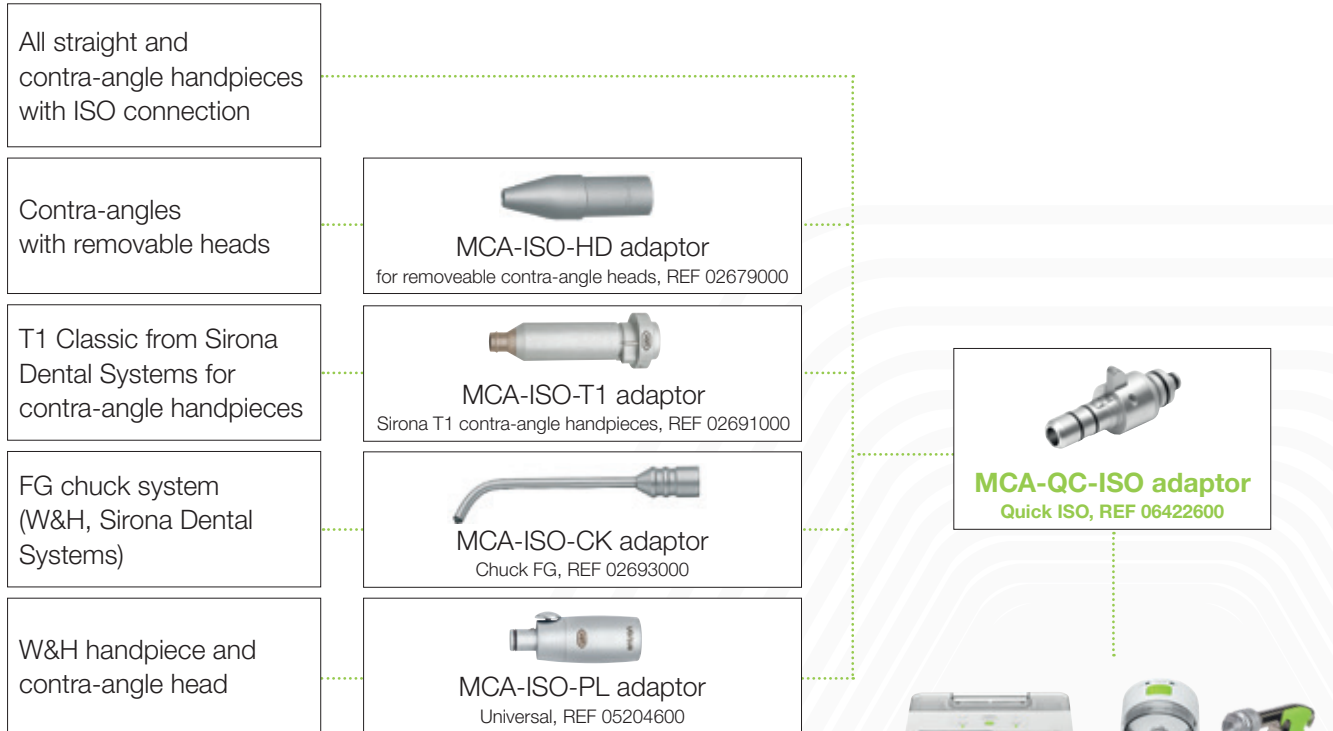

System overview adaptor

Assistina Twin, Assistina One & Q-Dry

Straight and contra-angle handpieces

Turbines