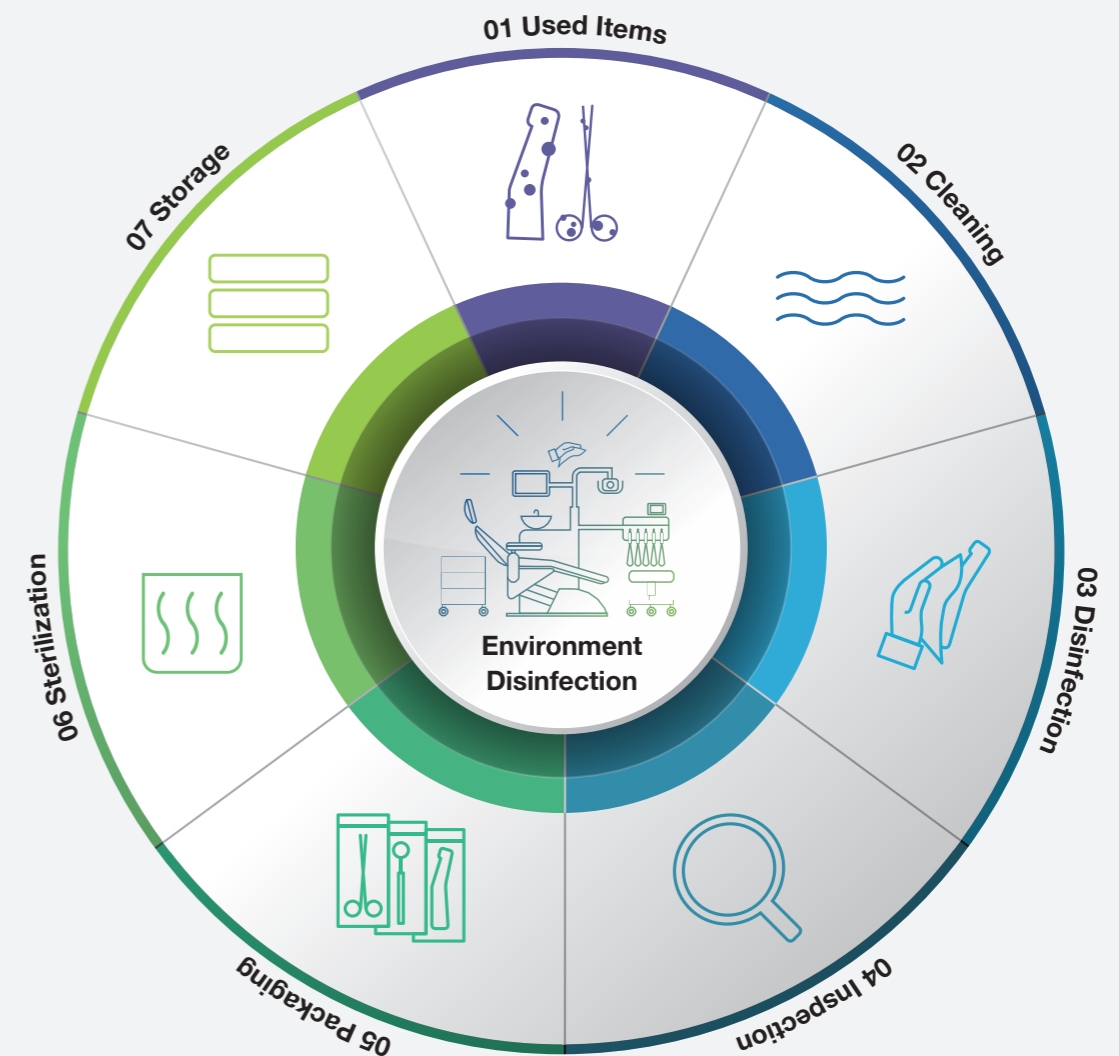

..... ○

The efficient ONE

With the ground-breaking technology of oil nebulisation, dental transmission instruments are lubricated even faster and more thoroughly than ever before. The oil is first atomised in the adaptor to a fine oil mist, which is then blown into the transmission instrument at high pressure. Debris from inside the transmission instrument is removed, and all gear parts are lubricated without putting them in motion. With the active suction and HEPA filter, aerosols are removed from the chamber, keeping the working environment clean and safe.

#whdentalwerk
 f @ in v
 video.wh.com

Now at
 your dealer
 or wh.com

“The
ONE
 that makes
 ME smile.”

assistina ONE

Fast, thorough, and easy to use

Assistina One speeds up daily operations and facilitates dental handpiece care. With the shortest cycle time in its class and its high-quality care results, the innovative maintenance solution is a top dental device – designed for top dental professionals.

W&H AIMS
Safety first!

Hygiene is extremely important in the dental practice. W&H AIMS is here to help: with a wide product portfolio, fundamental knowledge and all relevant information at a glance.

For your safety and the safety of your patients. aims.wh.com