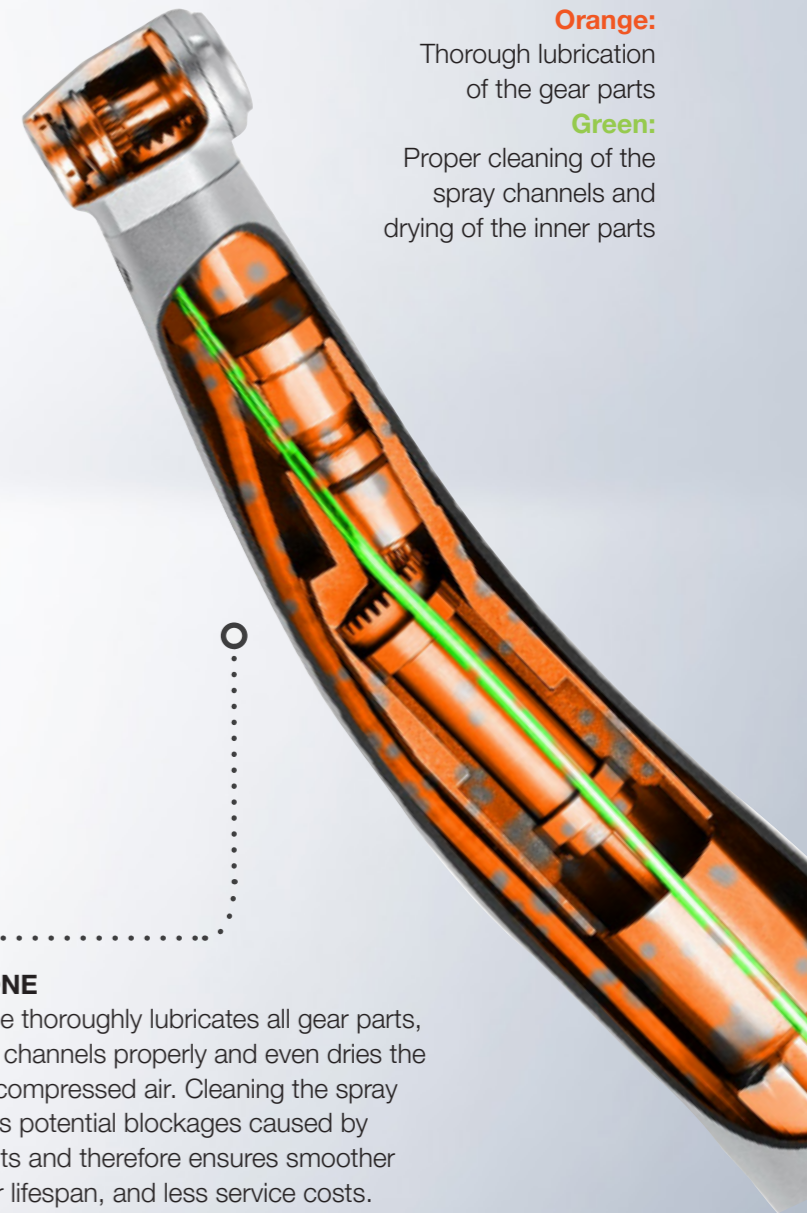

“The

ONE

that truly supports ME.”

The thorough ONE

High-quality transmission instruments require high-quality care. In fact, proper and professional maintenance plays an essential role in the longevity and value retention of handpieces. The maintenance unit ensures perfect care and performs the correct lubrication cycles crucial for the function and long service life of dental handpieces.

..... ○

The efficient ONE

With the ground-breaking technology of oil nebulisation, dental transmission instruments are lubricated even faster and more thoroughly than ever before. The oil is first atomised in the adaptor to a fine oil mist, which is then blown into the transmission instrument at high pressure. Debris from inside the transmission instrument is removed, and all gear parts are lubricated without putting them in motion. With the active suction and HEPA filter, aerosols are removed from the chamber, keeping the working environment clean and safe.

..... ○

The effective ONE

The Assistina One thoroughly lubricates all gear parts, cleans the spray channels properly and even dries the inner parts with compressed air. Cleaning the spray channels reduces potential blockages caused by limescale deposits and therefore ensures smoother operation, longer lifespan, and less service costs.

The quicker ONE

Thanks to the revolutionary Quick Connect System by W&H, switching between handpieces has never been easier. Simply connect the Quick ISO or the Quick RM and start maintaining all transmission instruments with a standard ISO or 4/6-hole connection. Thanks to its wide range of adaptors, the Assistina One can meet the requirements of all clinics.