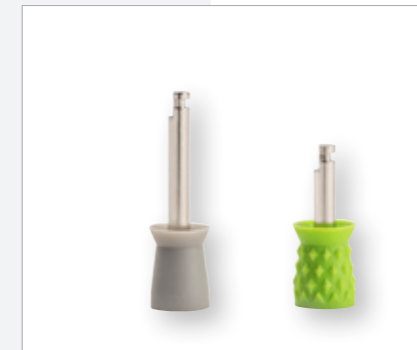

Green contra-angle handpiece vs LatchShort system