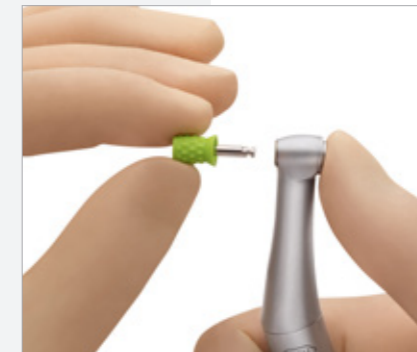

Measurably more space

The advantage of the new Proxeo Twist LatchShort system compared to the green contra-angle handpiece: More space for polishing with the shorter shaft.