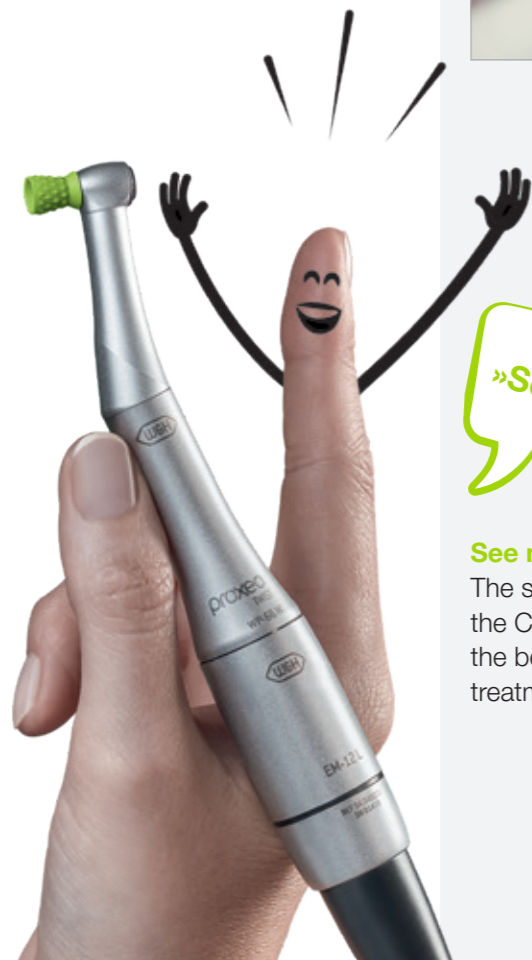

Particularly suitable for narrow areas

The molars in the tuber region are easier to reach.